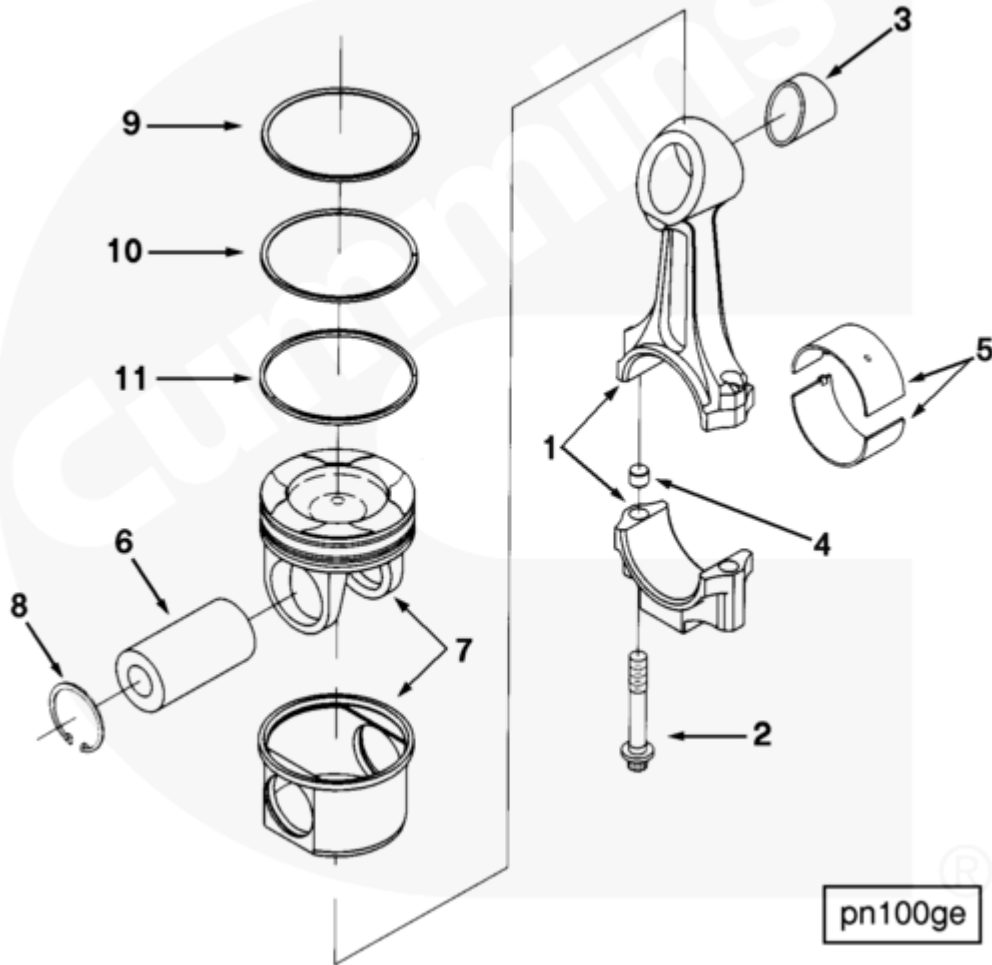

Parts Catalog - Option Detail

Electronic Parts Catalog - Option Detail				
Option	Group	Graphic	Film Card	Date
PP2862	01.05	pn100ge	FF	29-SEP-99
Engines	G855, G855 CM558, GTA855 CM558 (CM2358) G101, N14 CELECT, N14 CELECT PLUS, N14 MECHANICAL, NH/NT 855, QSM11 CM876 M101, QSM11 CM876 M102M, QSN14 CM876 N103, QSN14 CM876 N105, QSNT14 CM876 N102			

©Cummins Inc

[SMALL](#) | [MEDIUM](#) | [LARGE](#)

Cart	Ref No	Part Number	Part Description	Required	Remarks
<input type="button" value="View My Cart"/>					
		PP2862	Engine Piston		Performance parts...(More)
					Certified Model Name: N14-
					M/d(m1) - STC timing gear

					code: lz
					CPL: 2862
					Certified By: EPA
					AFC: Yes ASA: No
					EFC: Yes ETC: No
					Manifold Type: Dry
					Engine Aspiration:
					Turbocharged Afterco
					Engine Control System: N/A
					Application: Marine
					Power Turbine: N/A
					Design Phase: N/A
					Power Rating: Marine ECM
					version: N/A sentinel
					provision: N/A.
<input type="checkbox"/>	1	3078330	Engine Connecting Rod	6	Recon equivalent 3078330 RX
		3078329	Engine Connecting Rod	1	
<input type="checkbox"/>	2	3349806	Connecting Rod Cap Screw	2	
<input type="checkbox"/>	3	3064295	Bushing	1	
<input type="checkbox"/>	4	219154	Ring Dowel	2	
<input type="checkbox"/>	5	3055145	Connecting Rod Bearing	12	Standard
<input type="checkbox"/>	5	3055146	Connecting Rod Bearing	12	0.010 inch undersize
<input type="checkbox"/>	5	3055147	Connecting Rod Bearing	12	0.020 inch undersize
<input type="checkbox"/>	5	3055148	Connecting Rod Bearing	12	
<input type="checkbox"/>	5	3055149	Connecting Rod Bearing	12	
<input type="checkbox"/>	6	3064304	Piston Pin	6	
<input type="checkbox"/>		3803741	Engine Piston Kit	6	
	7	3087634	Piston Top		
<input type="checkbox"/>	8	3064305	Retaining Ring	2	
<input type="checkbox"/>		3804500	Piston Ring Set	6	